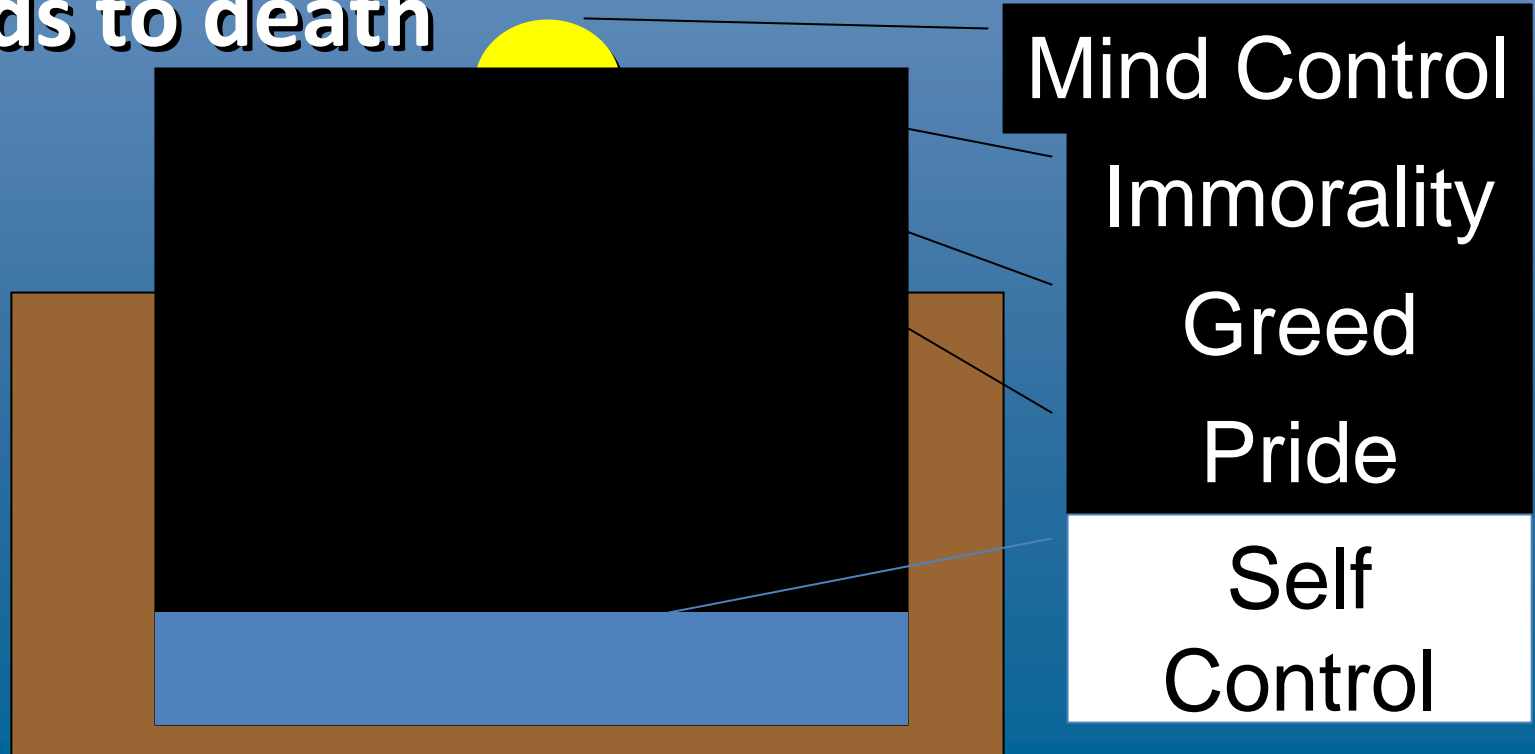

# **The Pit of Mind Control**

**Romans 8:1-11 and 12:1-2**

# Sinful Mind

- Live by sinful nature
- Weakened by this nature
- Mind control
- Leads to death

# Spiritual Mind

- Self Control
- Leads to life and peace
- God's Spirit raised Jesus' body and yours

Mind Control

Immorality

Greed

Pride